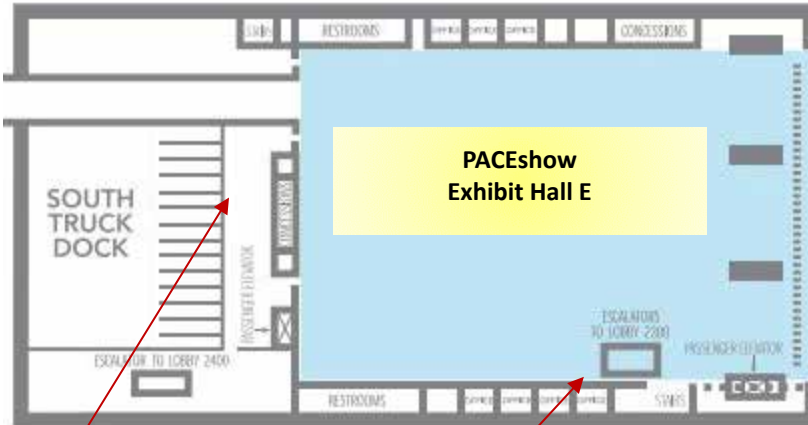

2025 **PACeshow**

PETROLEUM AND CONVENIENCE EXPO

FEB 6 - 7, 2025
 KC Convention Center, Bartle Hall E
 Kansas City, MO

2025 LOCATIONS
 KC Convention Center
 Floor Plans & Diagrams

Broadway

16th Street

South Dock at the
 KC Convention Center
 located on 16th Street,
 just off Broadway

Escalators To Hall E
 from Registration Lobby
 Exhibit hall is located
 1 level above the
 registration lobby

Escalators To Hall E

... entrance from
 13th Street

Freight
 Elevator

**PACeshow
 Industry
 Education
 Event**
 Thursday
 Feb 6
 9:00 - 11:00a
 KC Loews -
 Neptune
 Ballroom

2025 PACeshow Event Locations

Thursday, February 6

KC Convention Center

PACeshow | Industry Education Event

9:00 - 11:00 am

KC Loews - Neptune Ballroom

PACeshow | Trade Show Event

11:00 am - 5:00 pm

Connector to
 Loews KC Hotel

CONFERENCE CENTER
 LEVEL 2