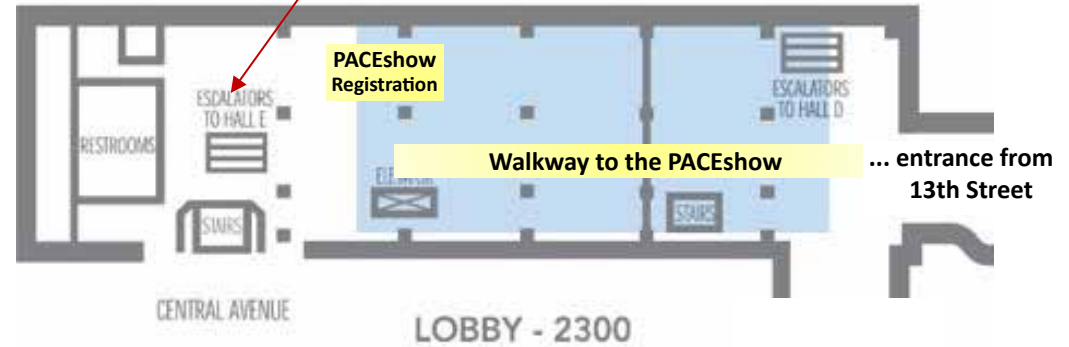

2025 **PACeshow**

PETROLEUM AND CONVENIENCE EXPO

FEB 6 - 7, 2025
 KC Convention Center, Bartle Hall E
 Kansas City, MO

2025 LOCATIONS
 KC Convention Center
 Floor Plans & Diagrams

Broadway

16th Street

South Dock at the
 KC Convention Center
 located on 16th Street,
 just off Broadway

Escalators To Hall E
 from Registration Lobby
 Exhibit hall is located
 1 level above the
 registration lobby

Escalators To Hall E

... entrance from
 13th Street

Freight
 Elevator

**PACeshow
 Industry
 Education
 Event**
 Thursday
 Feb 6
 9:00 - 11:00a
 KC Loews -
 Neptune
 Ballroom

2025 PACeshow Event Locations

Thursday, February 6

KC Convention Center

PACeshow | Industry Education Event

9:00 - 11:00 am

KC Loews - Neptune Ballroom

PACeshow | Trade Show Event

11:00 am - 5:00 pm

Connector to
 Loews KC Hotel

CONFERENCE CENTER
 LEVEL 2