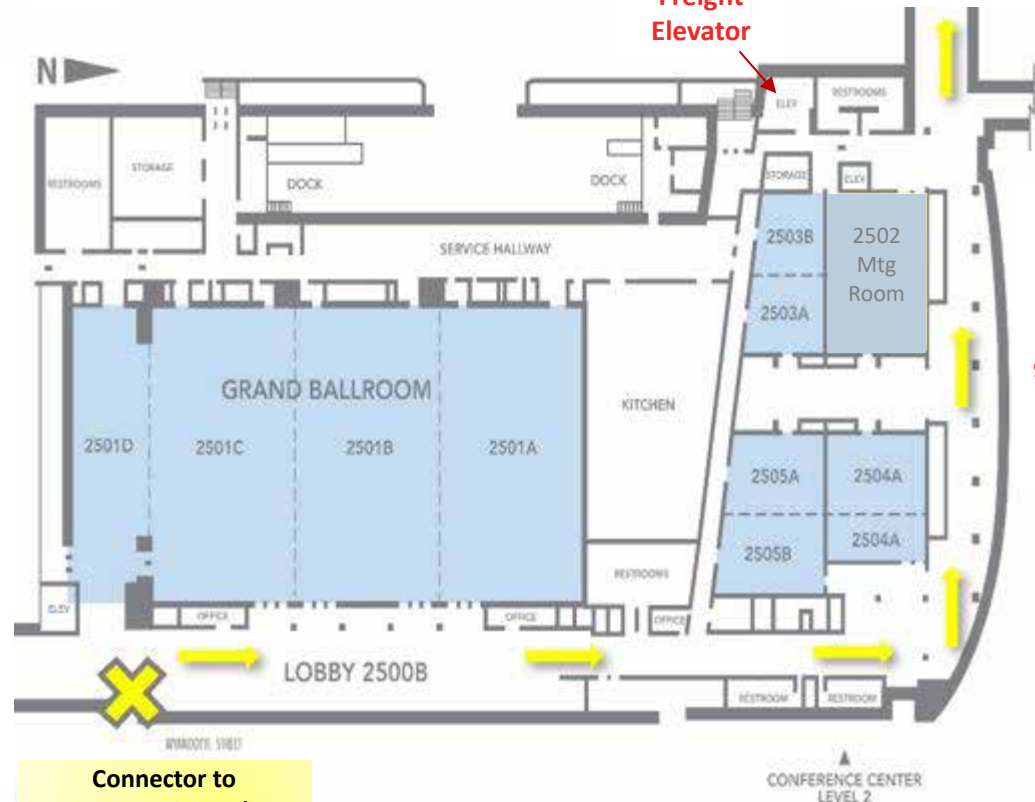

2025 **PACeshow**

PETROLEUM AND CONVENIENCE EXPO

FEB 6 - 7, 2025
 KC Convention Center, Bartle Hall E
 Kansas City, MO

2025 LOCATIONS
 KC Convention Center
 Floor Plans & Diagrams

Broadway

16th Street

South Dock at the
 KC Convention Center
 located on 16th Street,
 just off Broadway

Escalators To Hall E
 from Registration Lobby
 Exhibit hall is located
 1 level above the
 registration lobby

Escalators To Hall E

... entrance from
 13th Street

Freight
 Elevator

**PACeshow
 Industry
 Education
 Event**
 Thursday
 Feb 6
 9:00 - 11:00a
 KC Loews -
 Neptune
 Ballroom

2025 PACeshow Event Locations

Thursday, February 6

KC Convention Center

PACeshow | Industry Education Event

9:00 - 11:00 am

KC Loews - Neptune Ballroom

PACeshow | Trade Show Event

11:00 am - 5:00 pm

Registration Lobby 2300 & Hall E

[Industry Reception on the show floor 4-5 pm]

Friday, February 7

Loews Kansas City Hotel

1515 Wyandotte Street

8:00 am - 11:00 am

Association Meetings

KC Loews - Neptune Ballroom