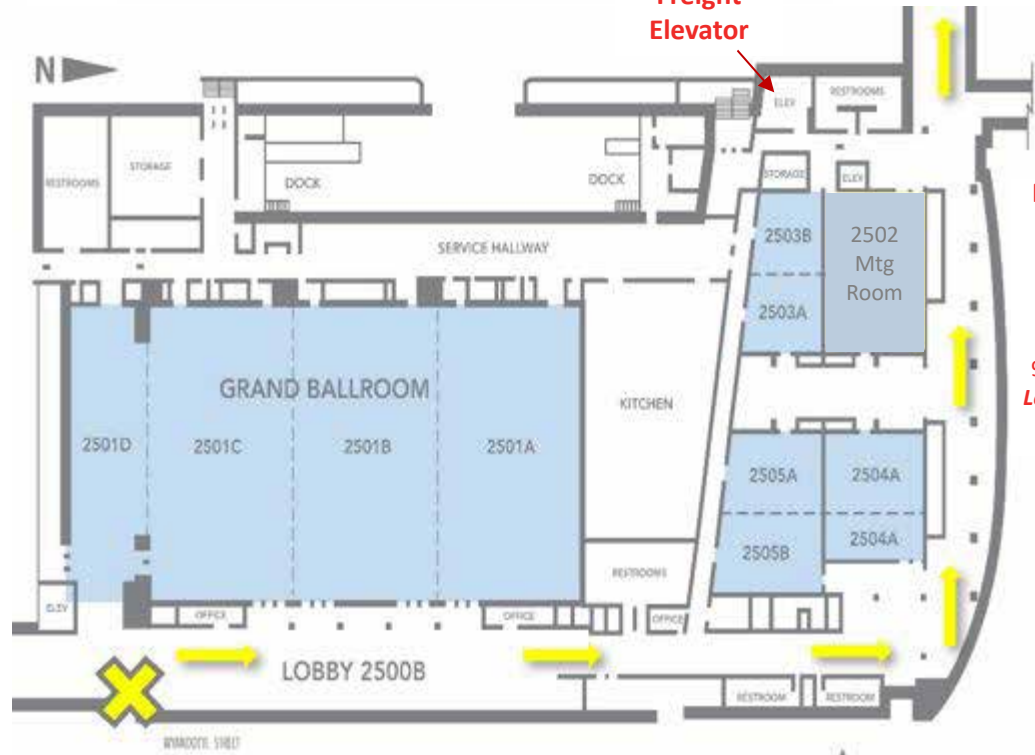

2025 **PACeshow**

PETROLEUM AND CONVENIENCE EXPO

FEB 6 - 7, 2025
 KC Convention Center, Bartle Hall E
 Kansas City, MO

2025 LOCATIONS
 KC Convention Center
 Floor Plans & Diagrams

Broadway

16th Street

South Dock at the KC Convention Center located on 16th Street, just off Broadway

Escalators To Hall E from Registration Lobby Exhibit hall is located 1 level above the registration lobby

Escalators To Hall E

Freight Elevator

PACeshow Industry Education Event
 Thursday Feb 6
 9:00 - 11:00a
 Location To Be Determined

2025 PACeshow Event Locations

Thursday, February 6

KC Convention Center

PACeshow | Industry Education Event

9:00 - 11:00 am

Location To Be Determined

PACeshow | Trade Show Event

11:00 am - 5:00 pm

Registration Lobby 2300 & Hall E

[Industry Reception on the show floor 4-5 pm]

Friday, February 7

Loews Kansas City Hotel

1515 Wyandotte Street

8:00 am - 11:00 am

Association Meetings

Connector to Loews KC Hotel