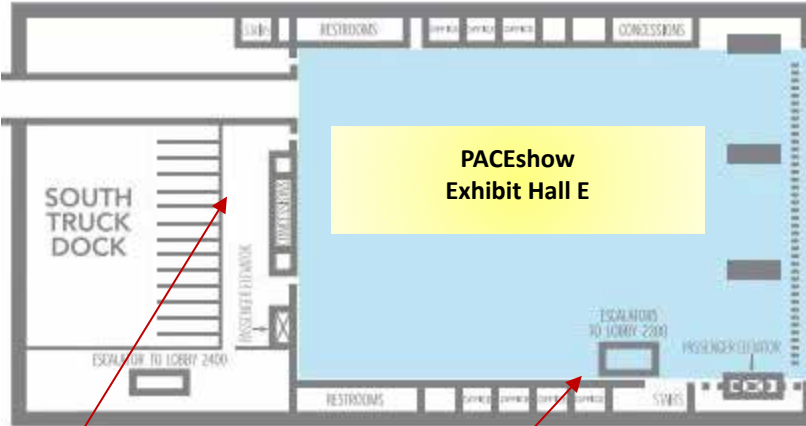

2025 **PACeshow**

PETROLEUM AND CONVENIENCE EXPO

FEB 6 - 7, 2025
 KC Convention Center, Bartle Hall E
 Kansas City, MO

2025 LOCATIONS
 KC Convention Center
 Floor Plans & Diagrams

Broadway

16th Street

South Dock at the KC Convention Center located on 16th Street, just off Broadway

Escalators To Hall E from Registration Lobby Exhibit hall is located 1 level above the registration lobby

Escalators To Hall E

Freight Elevator

PACeshow Industry Education Event
 Thursday Feb 6
 9:00 - 11:00a
 Location To Be Determined

2025 PACeshow Event Locations

Thursday, February 6

KC Convention Center

PACeshow | Industry Education Event

9:00 - 11:00 am

Location To Be Determined

PACeshow | Trade Show Event

11:00 am - 5:00 pm

Registration Lobby 2300 & Hall E

[Industry Reception on the show floor 4-5 pm]

Friday, February 7

Loews Kansas City Hotel

1515 Wyandotte Street

8:00 am - 11:00 am

Association Meetings

Connector to Loews KC Hotel