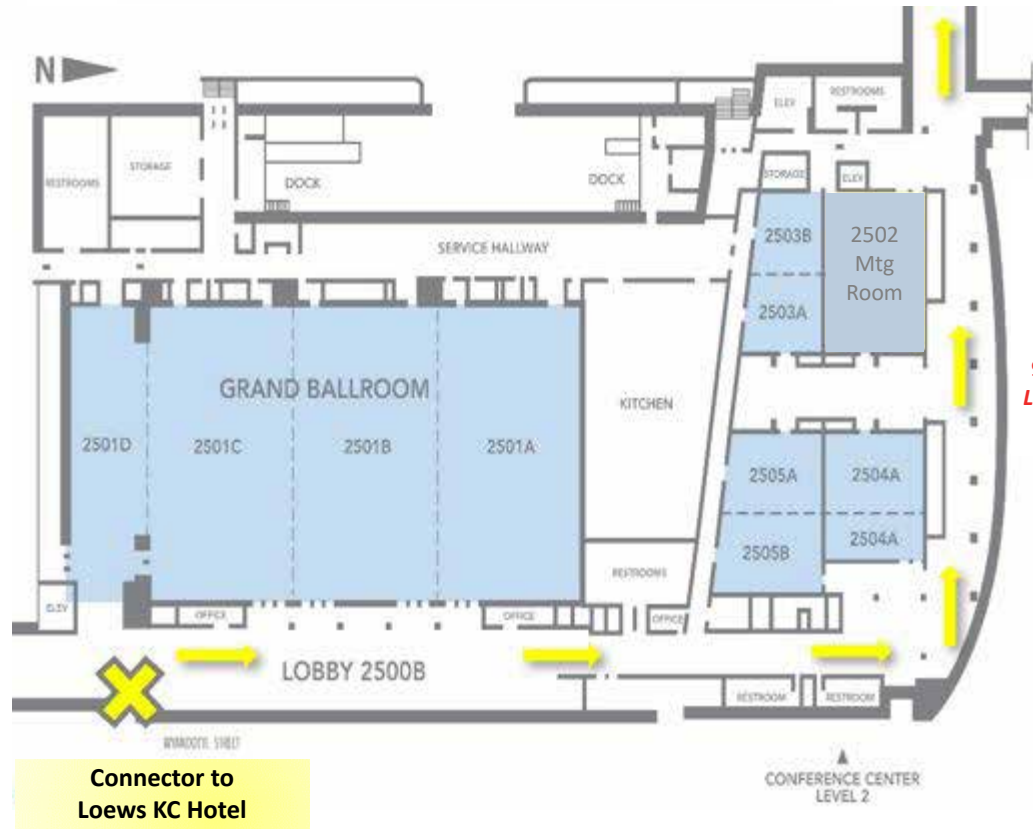

# 2025 **PAC**eshow

PETROLEUM AND CONVENIENCE EXPO

**FEB 6 - 7, 2025**  
 KC Convention Center, Bartle Hall E  
 Kansas City, MO

**2025 LOCATIONS**  
 KC Convention Center  
 Floor Plans & Diagrams

Broadway

16th Street

South Dock at the KC Convention Center located on 16th Street, just off Broadway

Escalators To Hall E from Registration Lobby Exhibit hall is located 1 level above the registration lobby

Escalators To Hall E

## 2025 PACEshow Event Locations

**Thursday, February 6**

**KC Convention Center**

**PACEshow | Industry Education Event**

9:00 - 11:00 am

Location To Be Determined

**PACEshow | Trade Show Event**

11:00 am - 5:00 pm