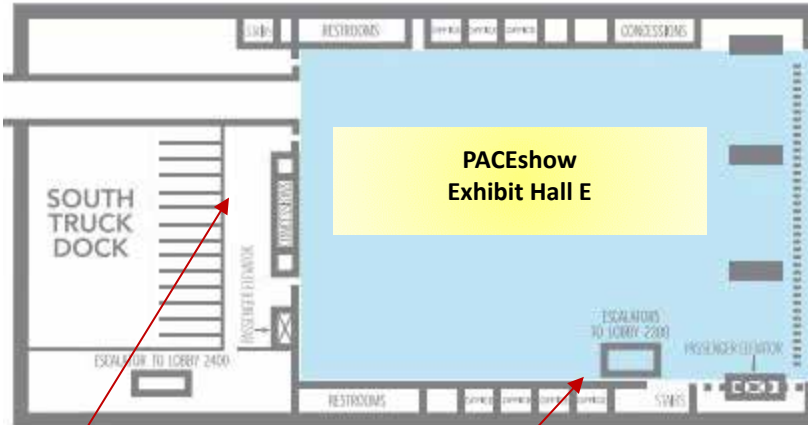

# 2025 **PAC**eshow

PETROLEUM AND CONVENIENCE EXPO

**FEB 6 - 7, 2025**  
 KC Convention Center, Bartle Hall E  
 Kansas City, MO

**2025 LOCATIONS**  
 KC Convention Center  
 Floor Plans & Diagrams

Broadway

16th Street

South Dock at the KC Convention Center located on 16th Street, just off Broadway

Escalators To Hall E from Registration Lobby Exhibit hall is located 1 level above the registration lobby

Escalators To Hall E

## 2025 PACEshow Event Locations

**Thursday, February 6**

**KC Convention Center**

**PACEshow | Industry Education Event**

9:00 - 11:00 am

Location To Be Determined

**PACEshow | Trade Show Event**

11:00 am - 5:00 pm