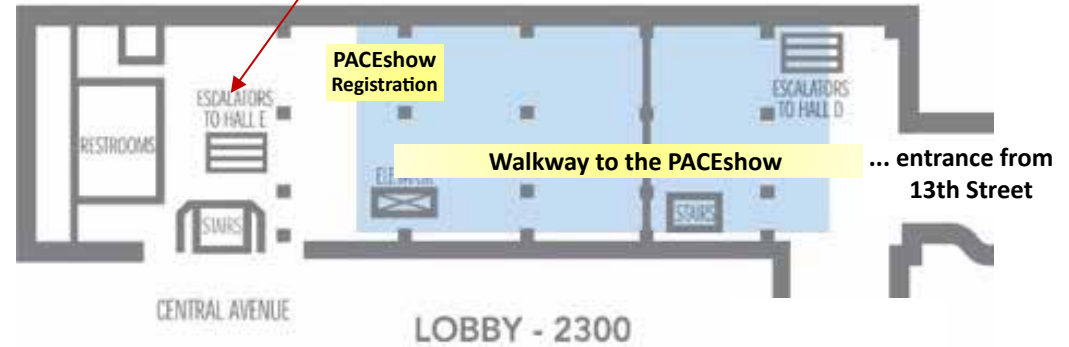

# 2025 **PAC**eshow

PETROLEUM AND CONVENIENCE EXPO

**FEB 6 - 7, 2025**  
 KC Convention Center, Bartle Hall E  
 Kansas City, MO

**2025 LOCATIONS**  
 KC Convention Center  
 Floor Plans & Diagrams

Broadway

16th Street

South Dock at the KC Convention Center located on 16th Street, just off Broadway

Escalators To Hall E from Registration Lobby Exhibit hall is located 1 level above the registration lobby

Escalators To Hall E

## 2025 PACEshow Event Locations

**Thursday, February 6**

**KC Convention Center**

**PACEshow | Industry Education Event**

9:00 - 11:00 am

Location To Be Determined

**PACEshow | Trade Show Event**

11:00 am - 5:00 pm

Registration Lobby 2300 & Hall E

[ Industry Reception on the show floor 4-5 pm ]

**Friday, February 7**

**Loews Kansas City Hotel**

1515 Wyandotte Street

8:00 am - 11:00 am

Association Meetings